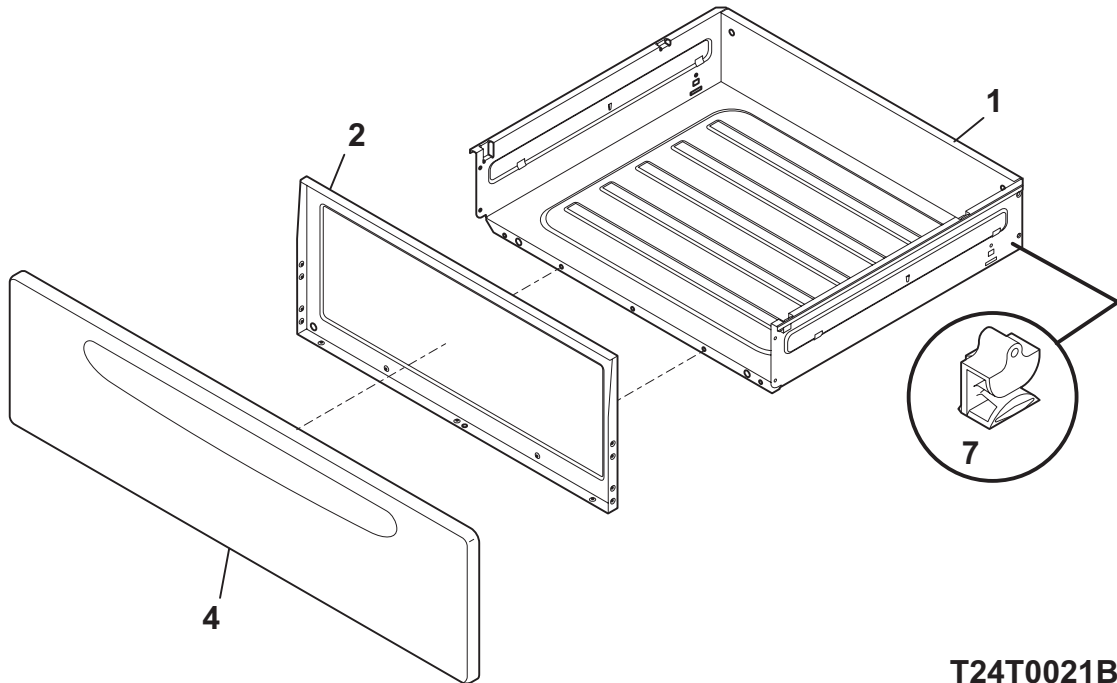

TOP/DRAWER

T24T0021B

TOP/DRAWER

POS. NO	PART NO.	DESCRIPTION
1	316408703	Drawer, utility
2	316403200	Liner, drawer
4	316403403	Panel, drawer, bisque, front
7	316407400	Glide, drawer, rear
16	316202351	Main Top, bisque
20	316248503	Grate, brown, (4)
22A	316219904	Cap, 14K burner, brown
22B	316206602	Cap, 5K burner, brown
22C	316213503	Cap, 9.5K burner, brown
88	316099500	Pin, guide, (2)
*	316021105	Screw, hex head cup pt, 8-18 x 0.375, black
*	316021108	Screw, cup pt, 8-18 x 0.375, chrome
*	316021109	Screw, 8-18 x 0.5, chrome
*	316021110	Screw, 8-18 x 0.5, black